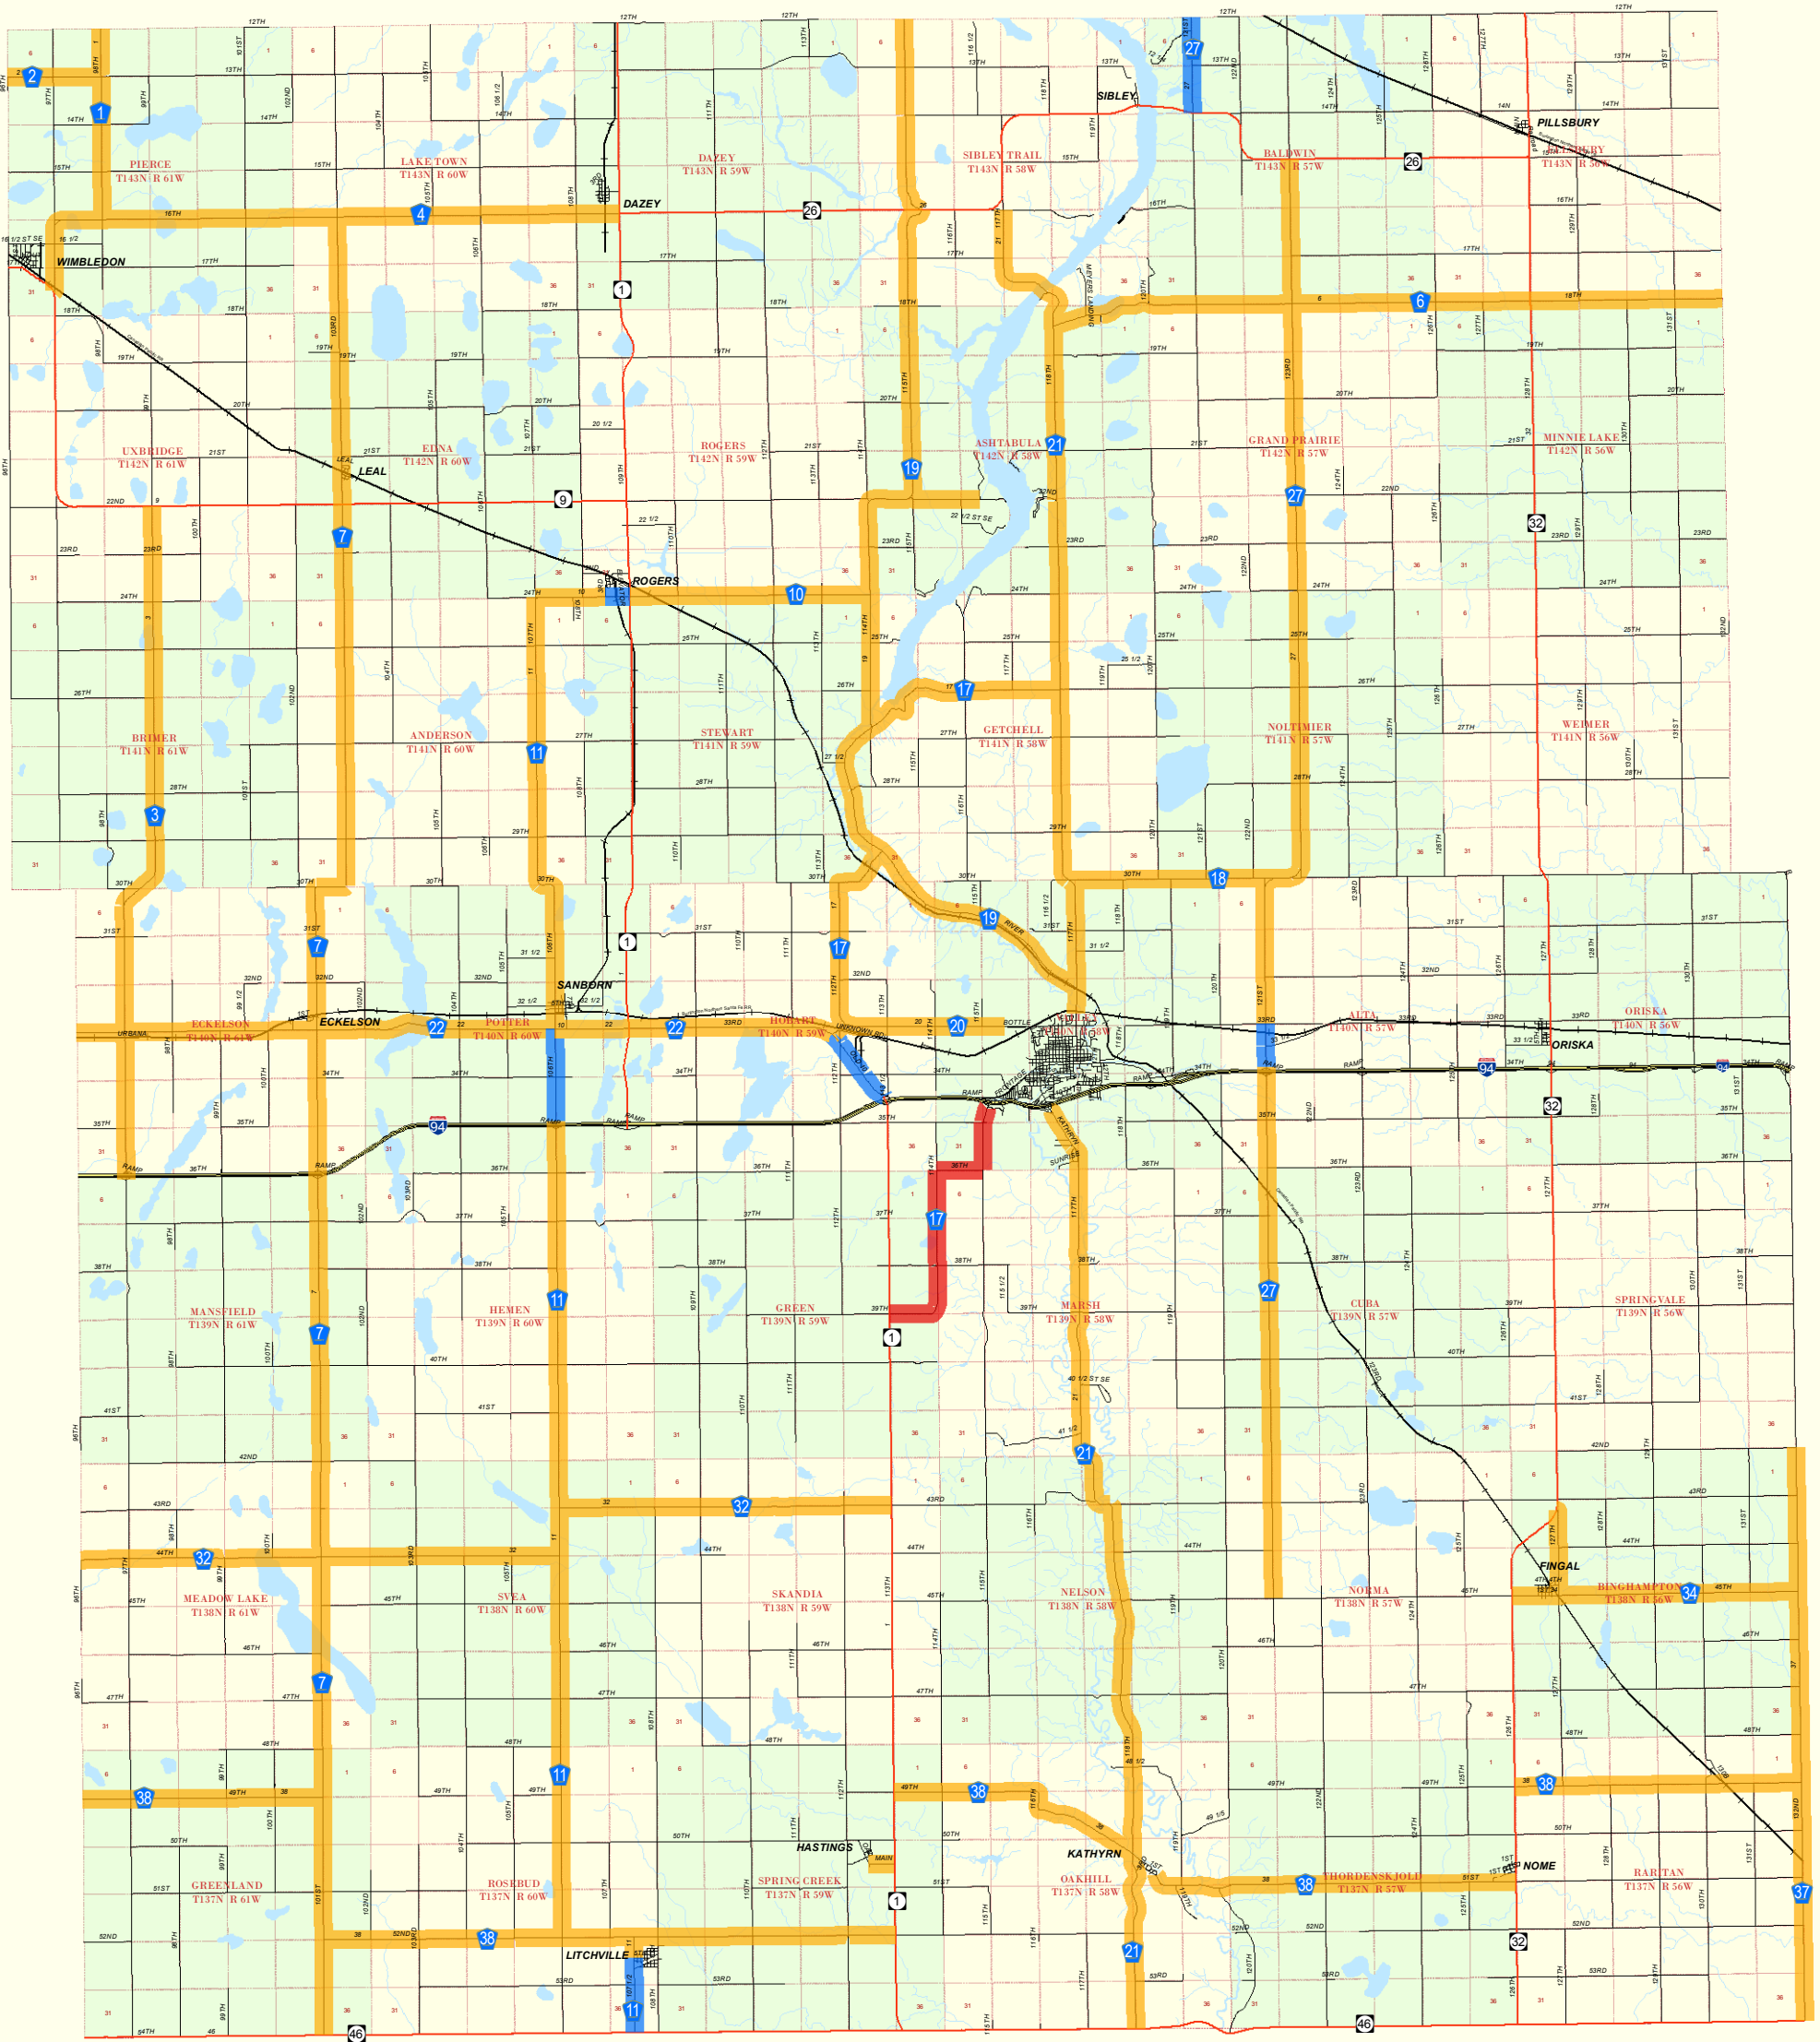

Load Restrictions - Barnes County Road System

2024 Spring Load Restrictions

Road Limit

6-Tons Per Axle

Legal Loads

No Trucks

All Trucks Traveling On Barnes County Roads Are Restricted To 35 mph.

Interstate Hwy

State Hwy

County Hwy

Secondary Roads

Railroads